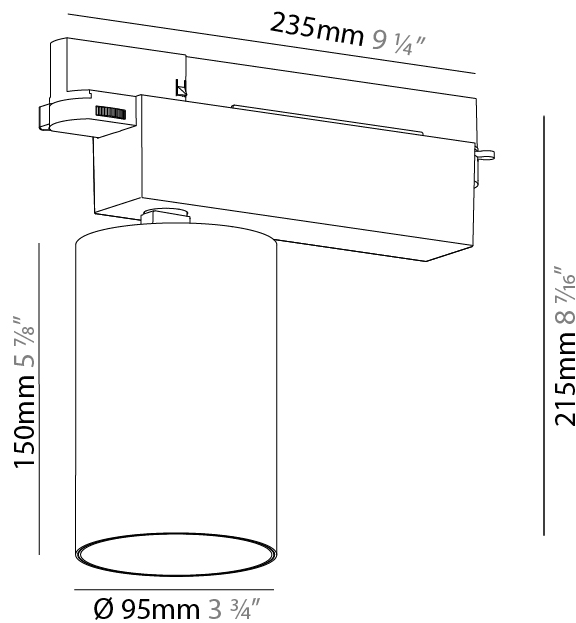

GENERAL

Series: Centriq
 Subseries: Centriq 95
 Brand: Prolicht
 Division: Architectural
 Mounting Type: Track
 Mounting Location: Ceiling
 Subcategory: Spots

PHYSICAL

Shape: Cylinder
 Diameter (mm): 95
 Diameter (in): 3 3/4
 Length (mm): 235
 Length (in): 9 1/4
 Height (mm): 150
 Height (in): 5 7/8
 Light Distribution: Adjustable / Direct
 Weight (kg): 1.495
 Weight (lbs): 3.3
 Fixture Finish: SSR / BKV / CWI / CRY / HAB / LAG / UFT / ITA / RUA / RUR / MIC / FTG / MYG / TWT / LOD / PUS / FRO / FUP / KIA / POP / BLS / SPG / MEY / GOH / GUM / CHC / COM / ABZ / JAG / OBR / MOS / ROR
 Fixture Material: Aluminum

OPTICAL

Reflector: 18 / 26 / 40
 Adjustability: Rotational 340°; Tilt 90°
 Upon Request: Special Beam Angles

RATINGS AND CERTIFICATIONS

Certified By: Certified for North American Standards
 IP rating: IP20