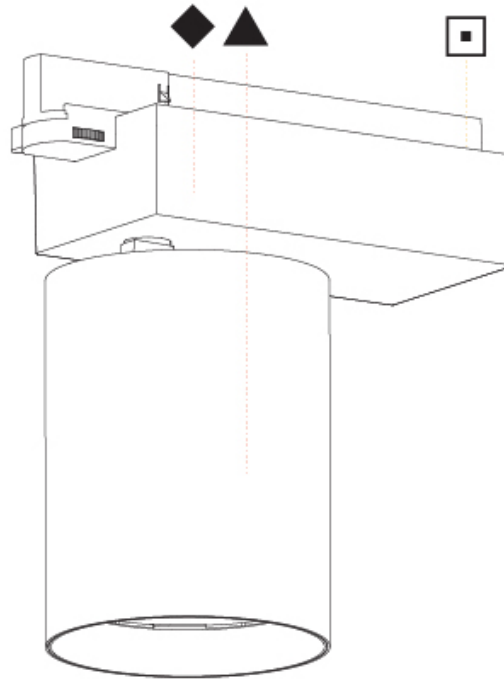

CENTRIQ 125 TRACK

A3T027-

PROJECT

TYPE

SPECIFIER

QUANTITY

DATE