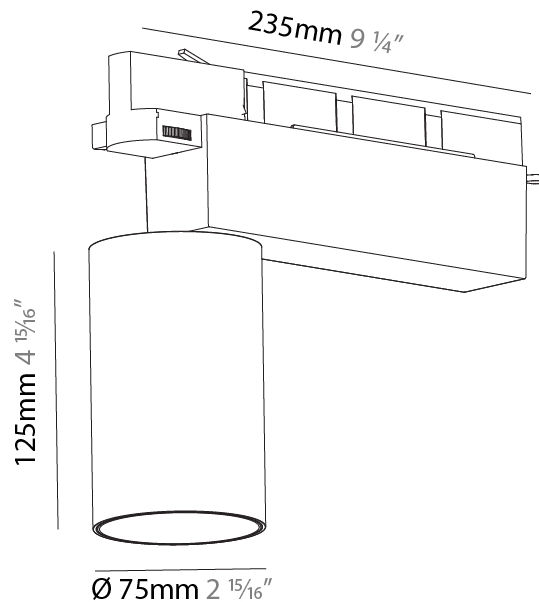

OPTICAL

Reflector: 20 / 25 / 40
 Adjustability: Rotational 340°; Tilt 90°
 Upon Request: Special Beam Angles

RATINGS AND CERTIFICATIONS

Certified By: Certified for North American Standards
 IP rating: IP20